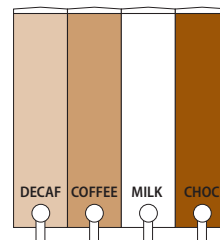

HEIGHT 66cm

MAX CUP HEIGHT 13cm

DEPTH 45.5cm

WIDTH 29cm

14 DRINKS
WITH 28
OPTIONS
INCLUDING
DECAF

The soluble dispenser with a touch of class

Boasting an intuitive and easy to use touchscreen interface, the Quattro guides you through drink selection and delivery effortlessly via a central 7" HD video panel.

The Quattro also incorporates an ultra crisp 130x 260mm 10:1 HD TFT media screen, which can be used for almost unlimited video lengths, running photo books or slide shows. All of this can be swiftly updated via an easily accessible SD card to react new seasonal offers and campaigns to any non-machine specific advertising, making this a very powerful sales tool in its own right.

Canister Capacities

- Black Coffee: 500 @ 1.5g
- Black Coffee Decaf: 500 @ 1.5g
- White Coffee: 340 @ 4.5g
- Cappuccino: 200 @ 7.5g
- Chocolate: 83 @ 18g

Technical Data

- Height: 66cm
- Depth: 45.5cm
- Width: 29cm
- Max Cup Height: 13cm
- Weight: 25kg
- Drink Throughput: 240 @ 3kw black coffee p/hour